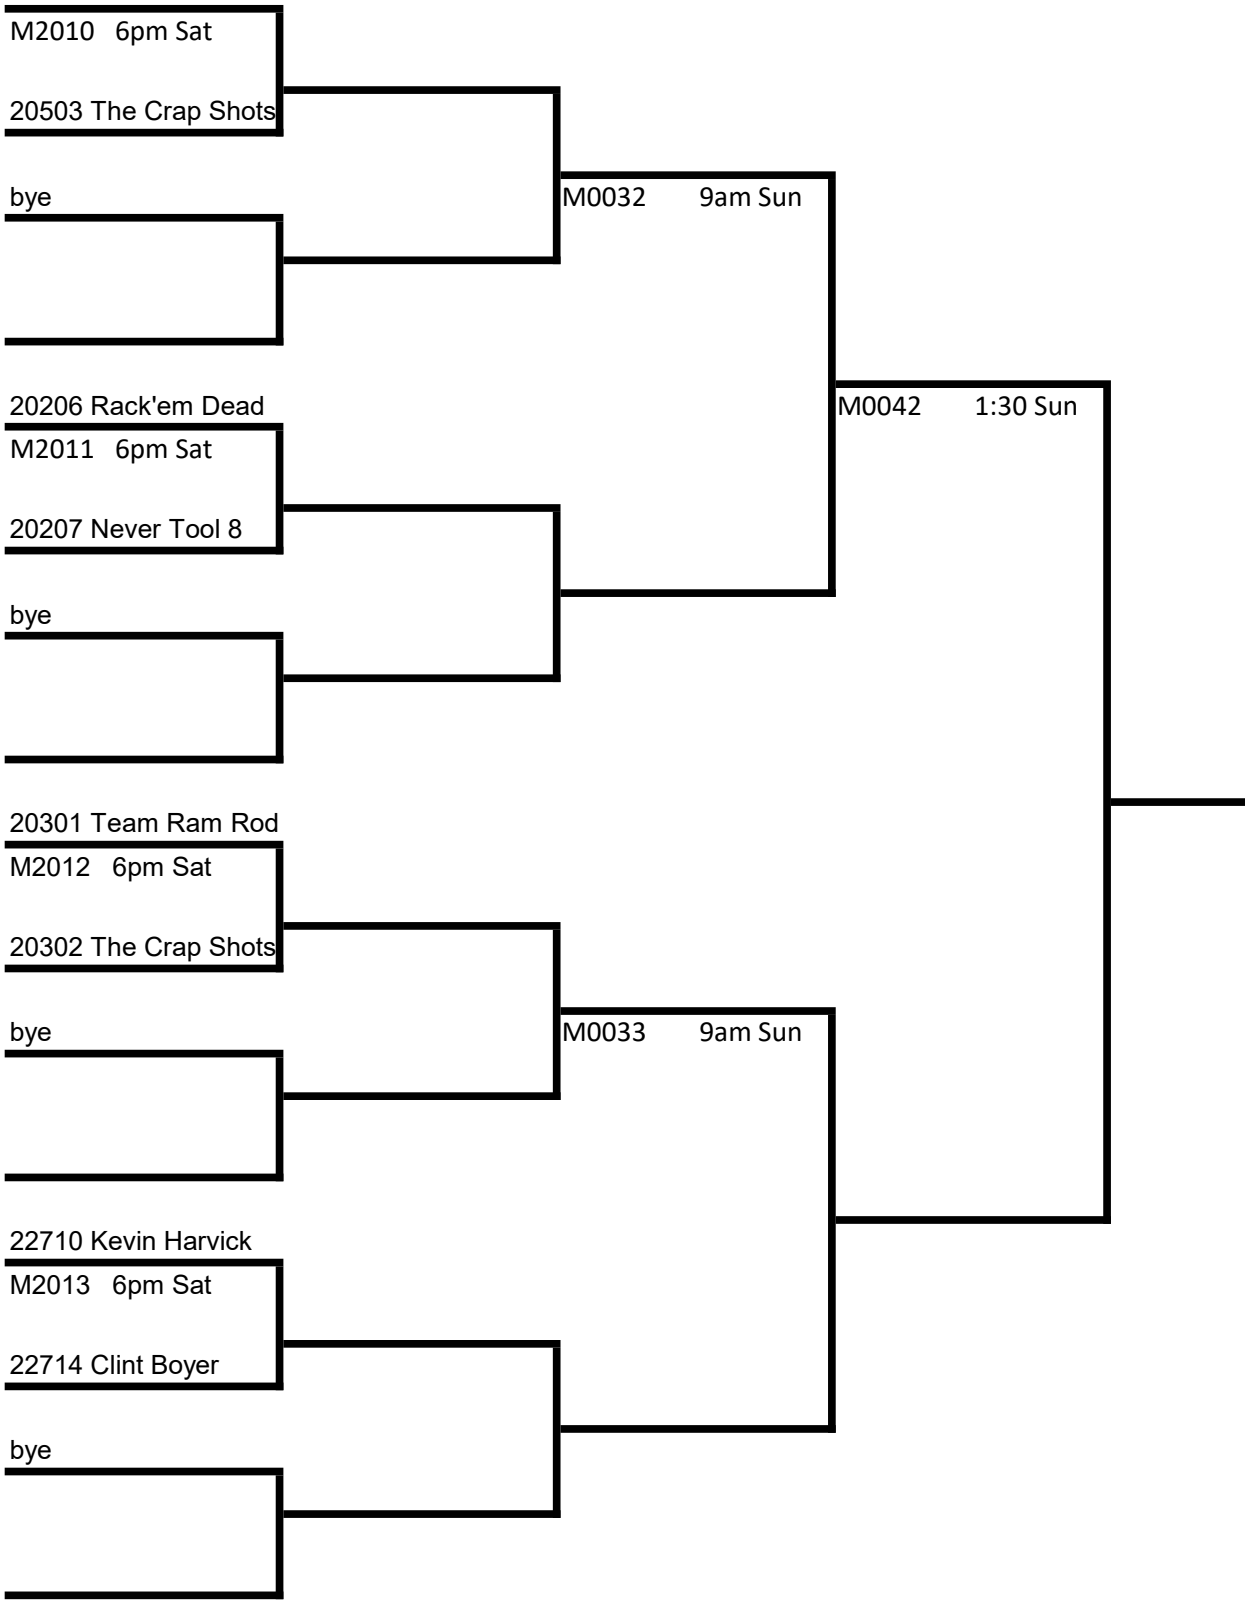

20502 Chalk & Awe

M2010 6pm Sat

20503 The Crap Shots

bye

M0032 9am Sun

20206 Rack'em Dead

M2011 6pm Sat

20207 Never Tool 8

bye

M0042 1:30 Sun

20301 Team Ram Rod

M2012 6pm Sat

20302 The Crap Shots

bye

M0033 9am Sun

22710 Kevin Harvick

M2013 6pm Sat

22714 Clint Boyer

bye